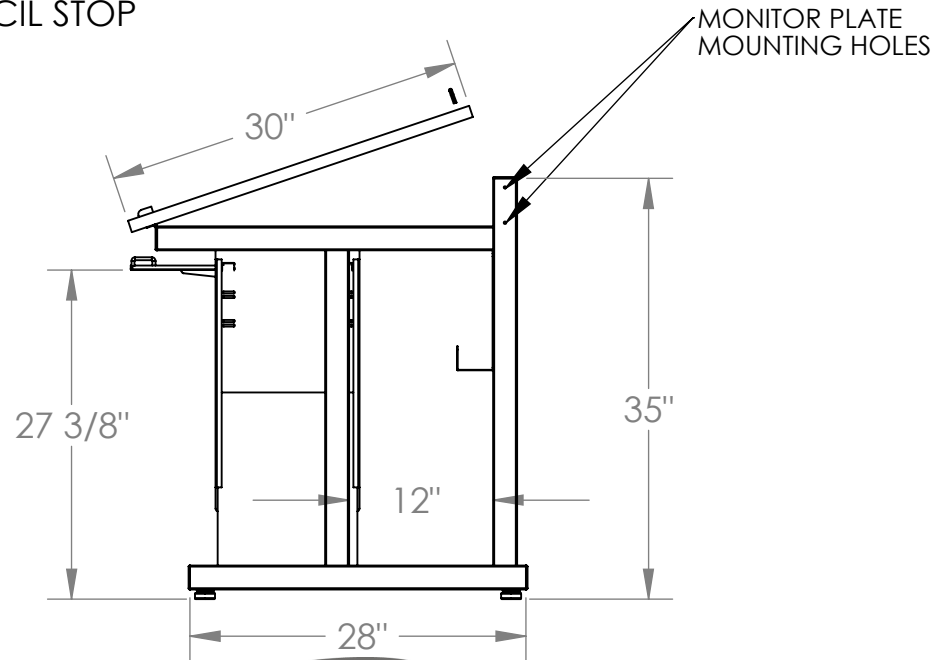

PENCIL STOP

KEYBOARD TRAY STANDARD

CPU RACK STANDARD

COMPUTER COMFORTS INC.
 367 COLUMBIA
 MEMORIAL PKWY.
 KEMAH, TX 77565
 281-488-2288

computer comforts.com

NOTE WORK TOP HEIGHT IS 32"
 WHEN TOP IS DOWN

PROPRIETARY AND CONFIDENTIAL

DRAWN BY	SAB
DATE	3-3-08
DO NOT SCALE DRAWING	

DIMENSIONS ARE IN INCHES
 TOLERANCES:
 FRACTIONAL $\pm 1/32$
 ANGULAR: BEND $\pm 1^\circ$
 ONE PLACE DECIMAL $\pm .02$
 TWO PLACE DECIMAL $\pm .01$
 THREE PLACE DECIMAL $\pm .005$

PART DESCRIPTION		
CDT 363032 CAD TABLE		
SIZE	DWG. NO.	REV.
A		
SCALE: 1:24	WEIGHT:	SHEET 1 OF 2