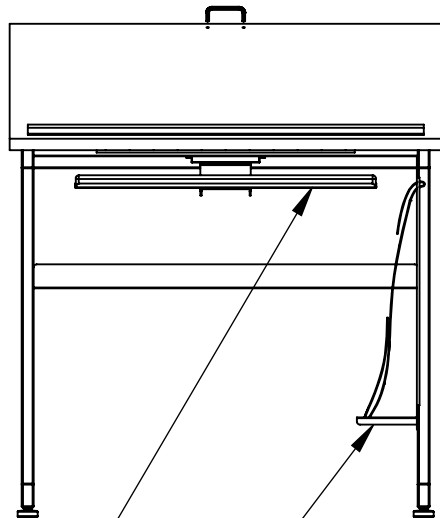

PENCIL STOP

KEYBOARD TRAY STANDARD

CPU RACK STANDARD

COMPUTER COMFORTS INC.
 367 COLUMBIA
 MEMORIAL PKWY.
 KEMAH, TX 77565
 281-488-2288

computer comforts.com

NOTE WORK TOP HEIGHT IS 32"
 WHEN TOP IS DOWN

PROPRIETARY AND CONFIDENTIAL

DRAWN BY	SAB
DATE	3-3-08
DO NOT SCALE DRAWING	

DIMENSIONS ARE IN INCHES
 TOLERANCES:
 FRACTIONAL $\pm 1/32$
 ANGULAR: BEND $\pm 1^\circ$
 ONE PLACE DECIMAL $\pm .02$
 TWO PLACE DECIMAL $\pm .01$
 THREE PLACE DECIMAL $\pm .005$

PART DESCRIPTION		
CDT 363032 CAD TABLE		
SIZE	DWG. NO.	REV.
A		
SCALE: 1:24	WEIGHT:	SHEET 1 OF 2